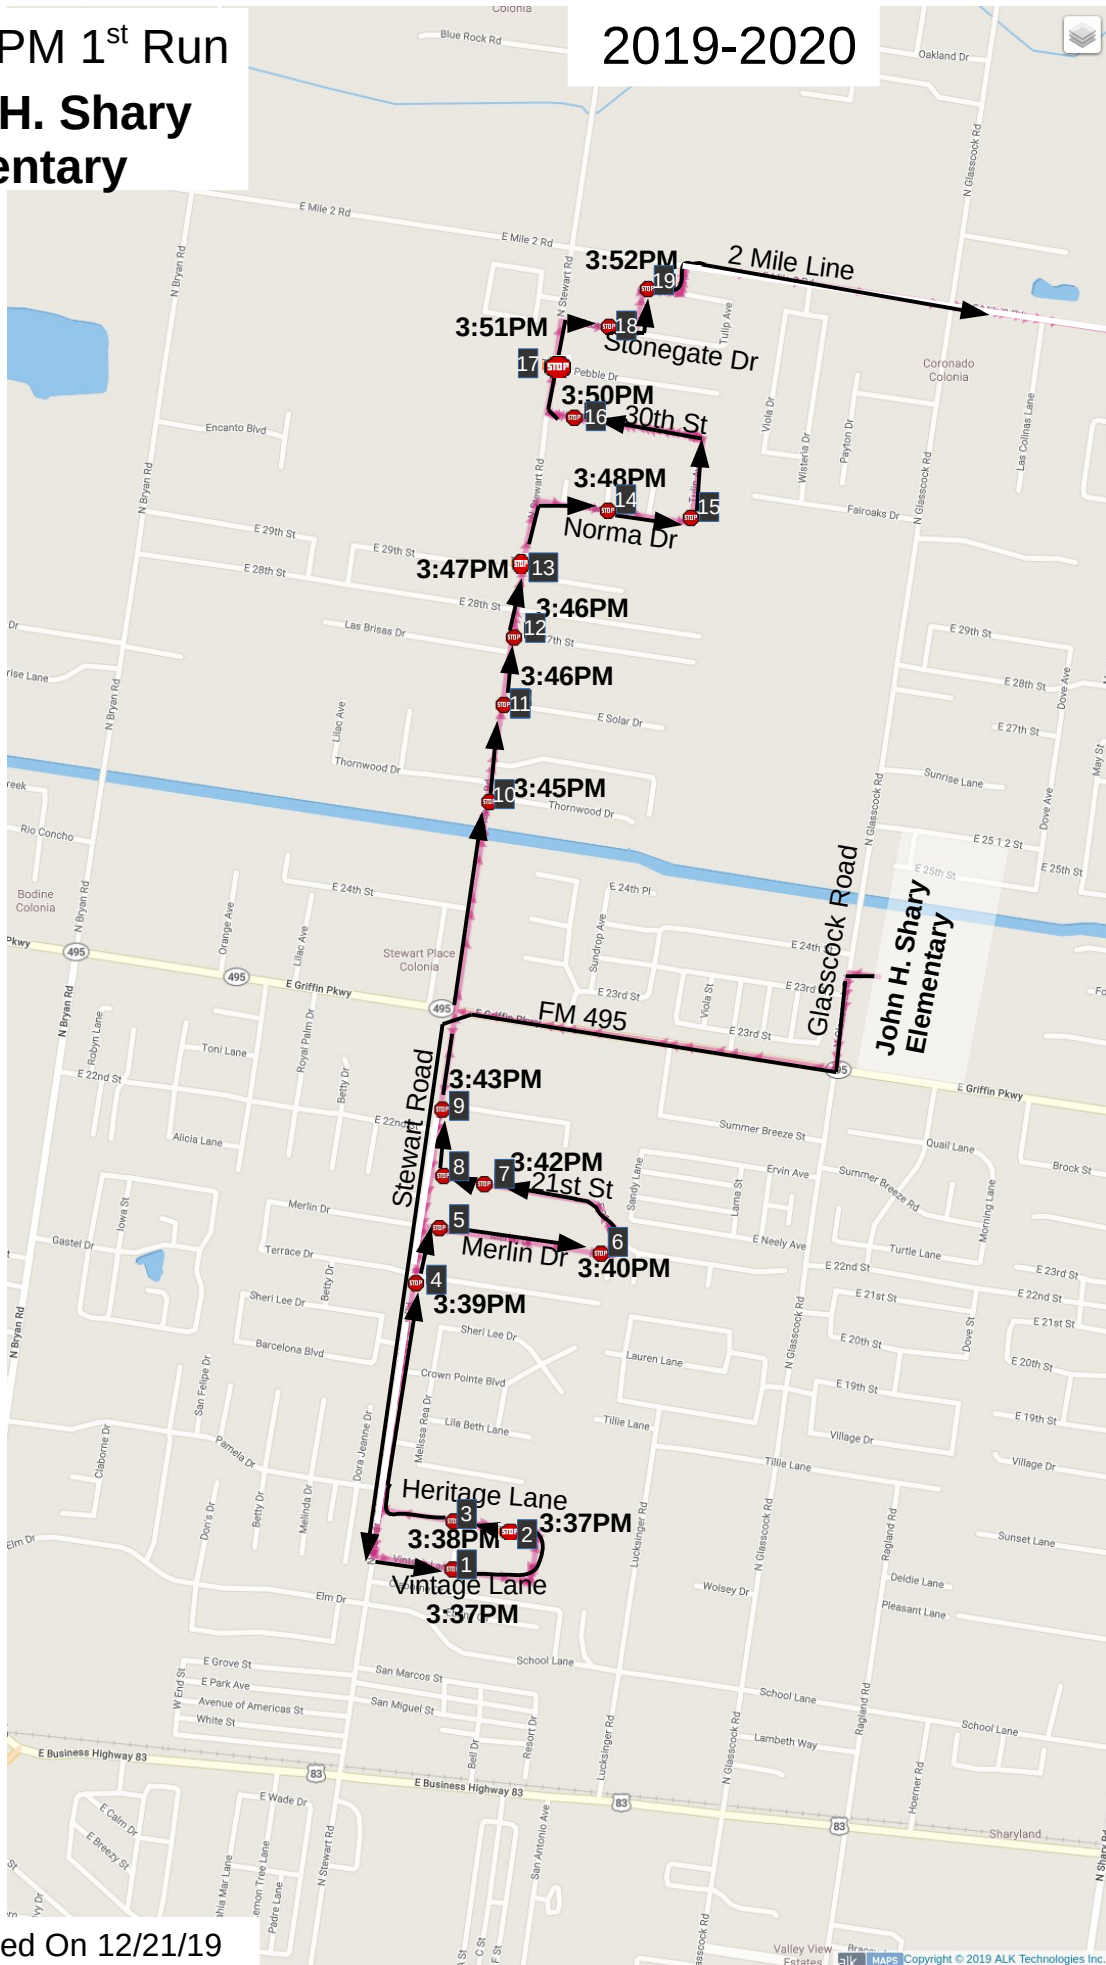

# Bus 37 PM 1<sup>st</sup> Run John H. Shary Elementary

2019-2020

Last Up Dated On 12/21/19